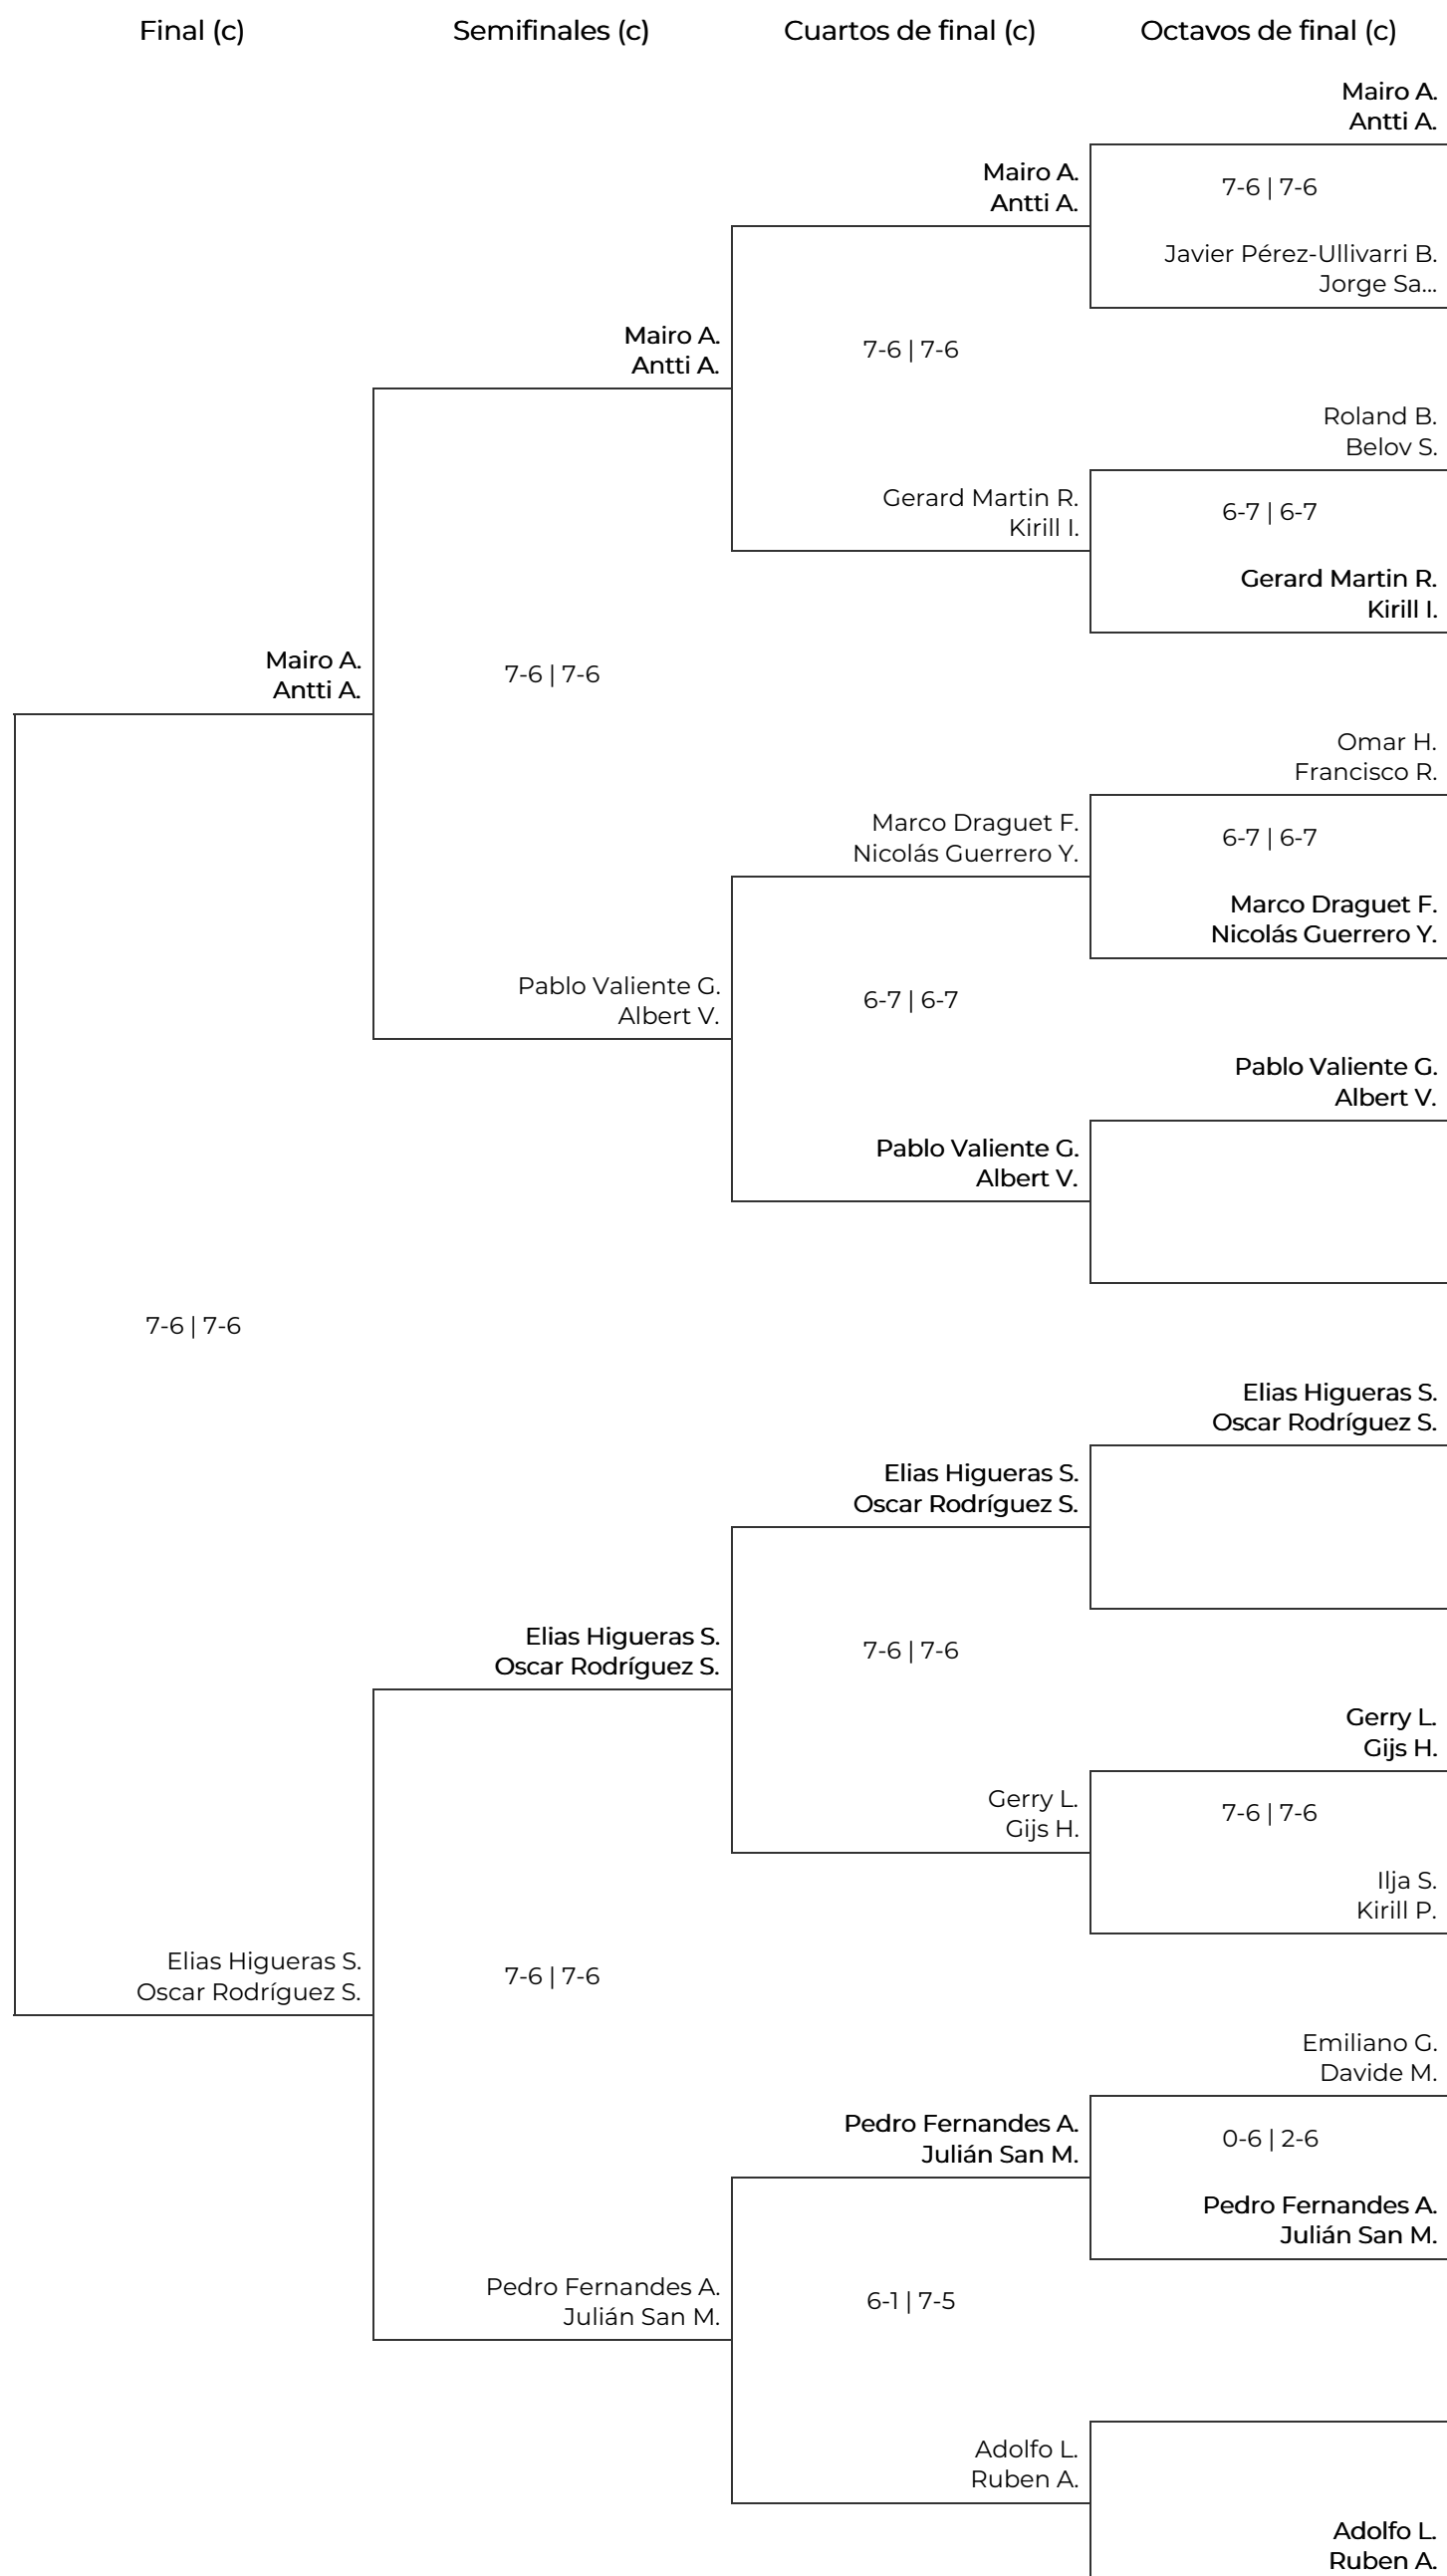

THE PADEL CUP BY CUPRA 2026 - MARBELLA  
 Fase final. BEGINNER MASCULINA (4ª Cat)

# THE PADEL CUP BY CUPRA 2026 - MARBELLA